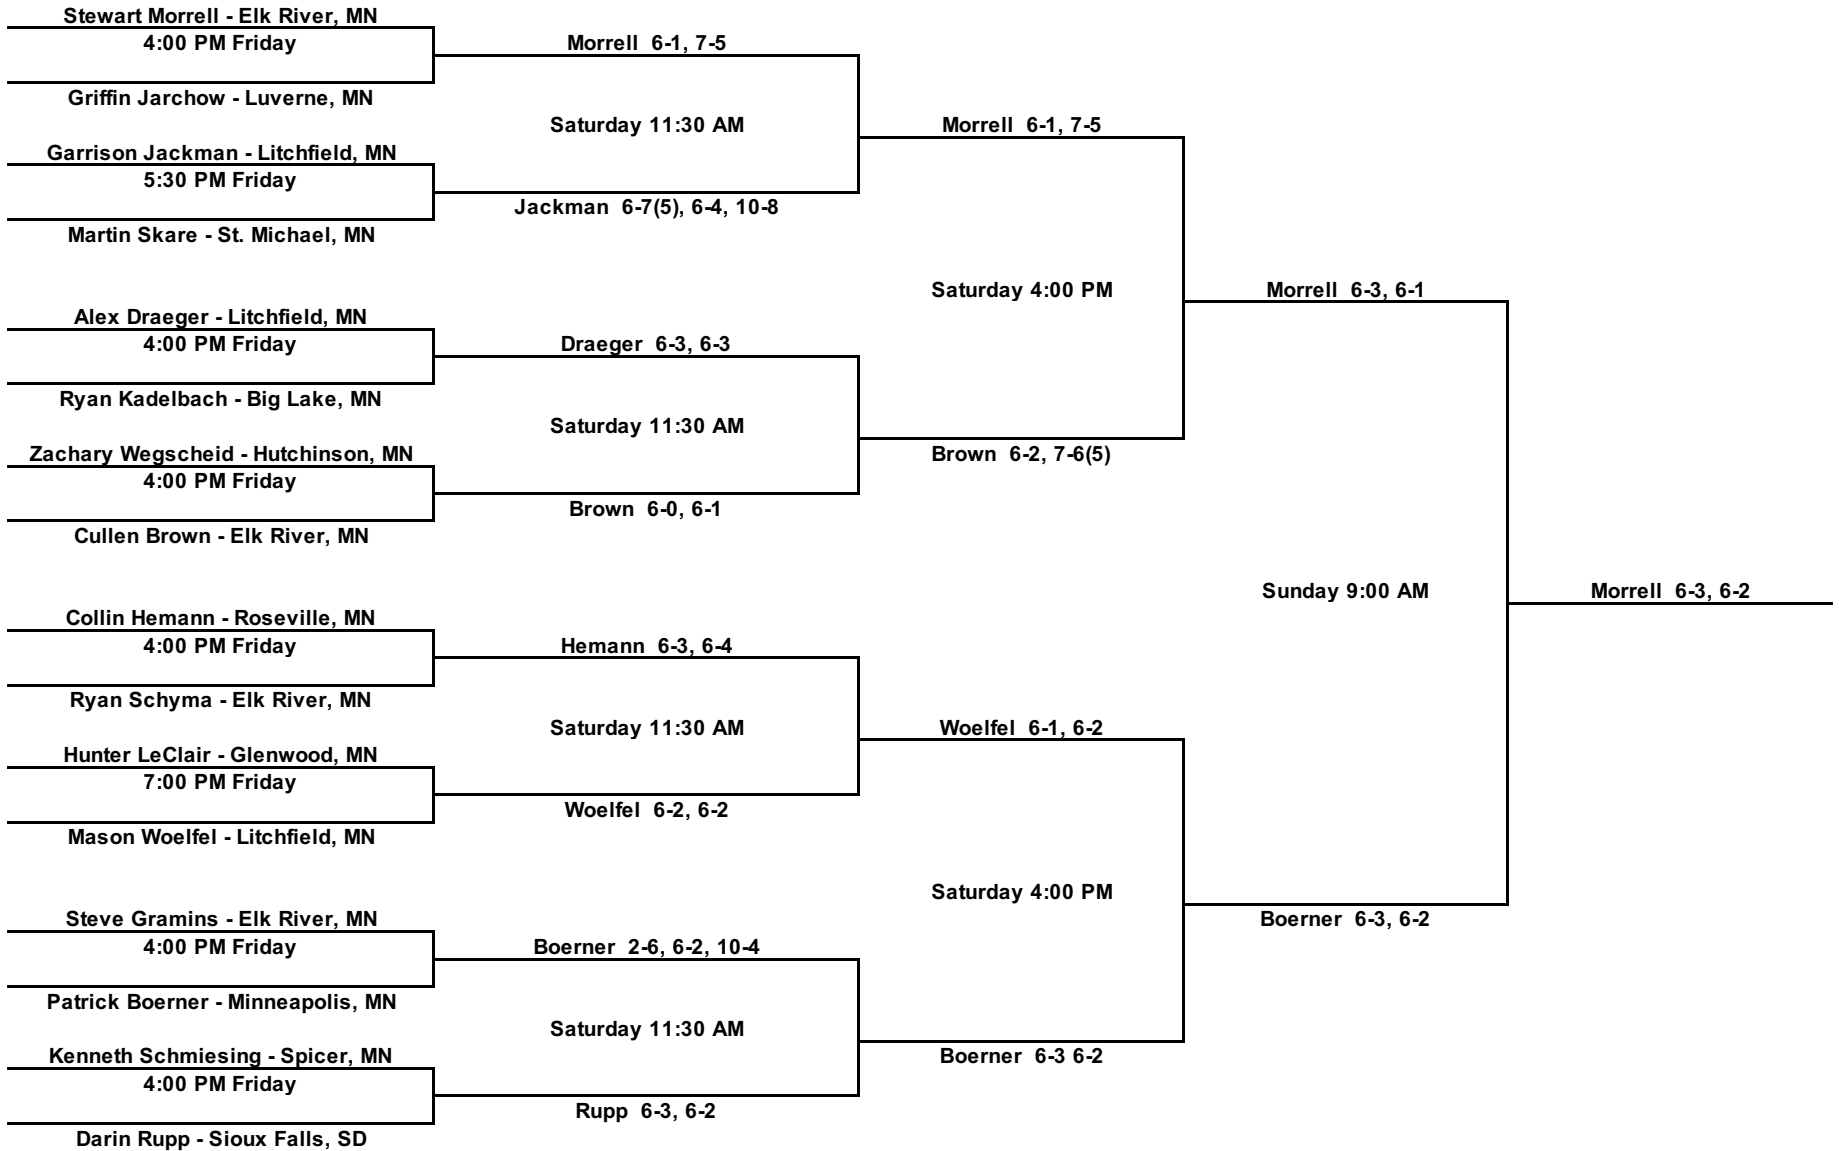

WATERCADE TENNIS MEN'S OPEN SINGLES

Main Draw

WATERCADE TENNIS MEN'S OPEN SINGLES
Consolation Draw

WATERCADE TENNIS MEN'S A SINGLES

Main Draw

WATERCADE TENNIS MEN'S A SINGLES

Consolation Draw

WATERCADE TENNIS MEN'S OPEN DOUBLES

Main Draw

WATERCADE TENNIS MEN'S OPEN DOUBLES

Consolation Draw

WATERCADE TENNIS MEN'S A DOUBLES

Main Draw

WATERCADE TENNIS MEN'S A DOUBLES
Consolation Draw

WATERCADE TENNIS WOMEN'S SINGLES

Main Draw