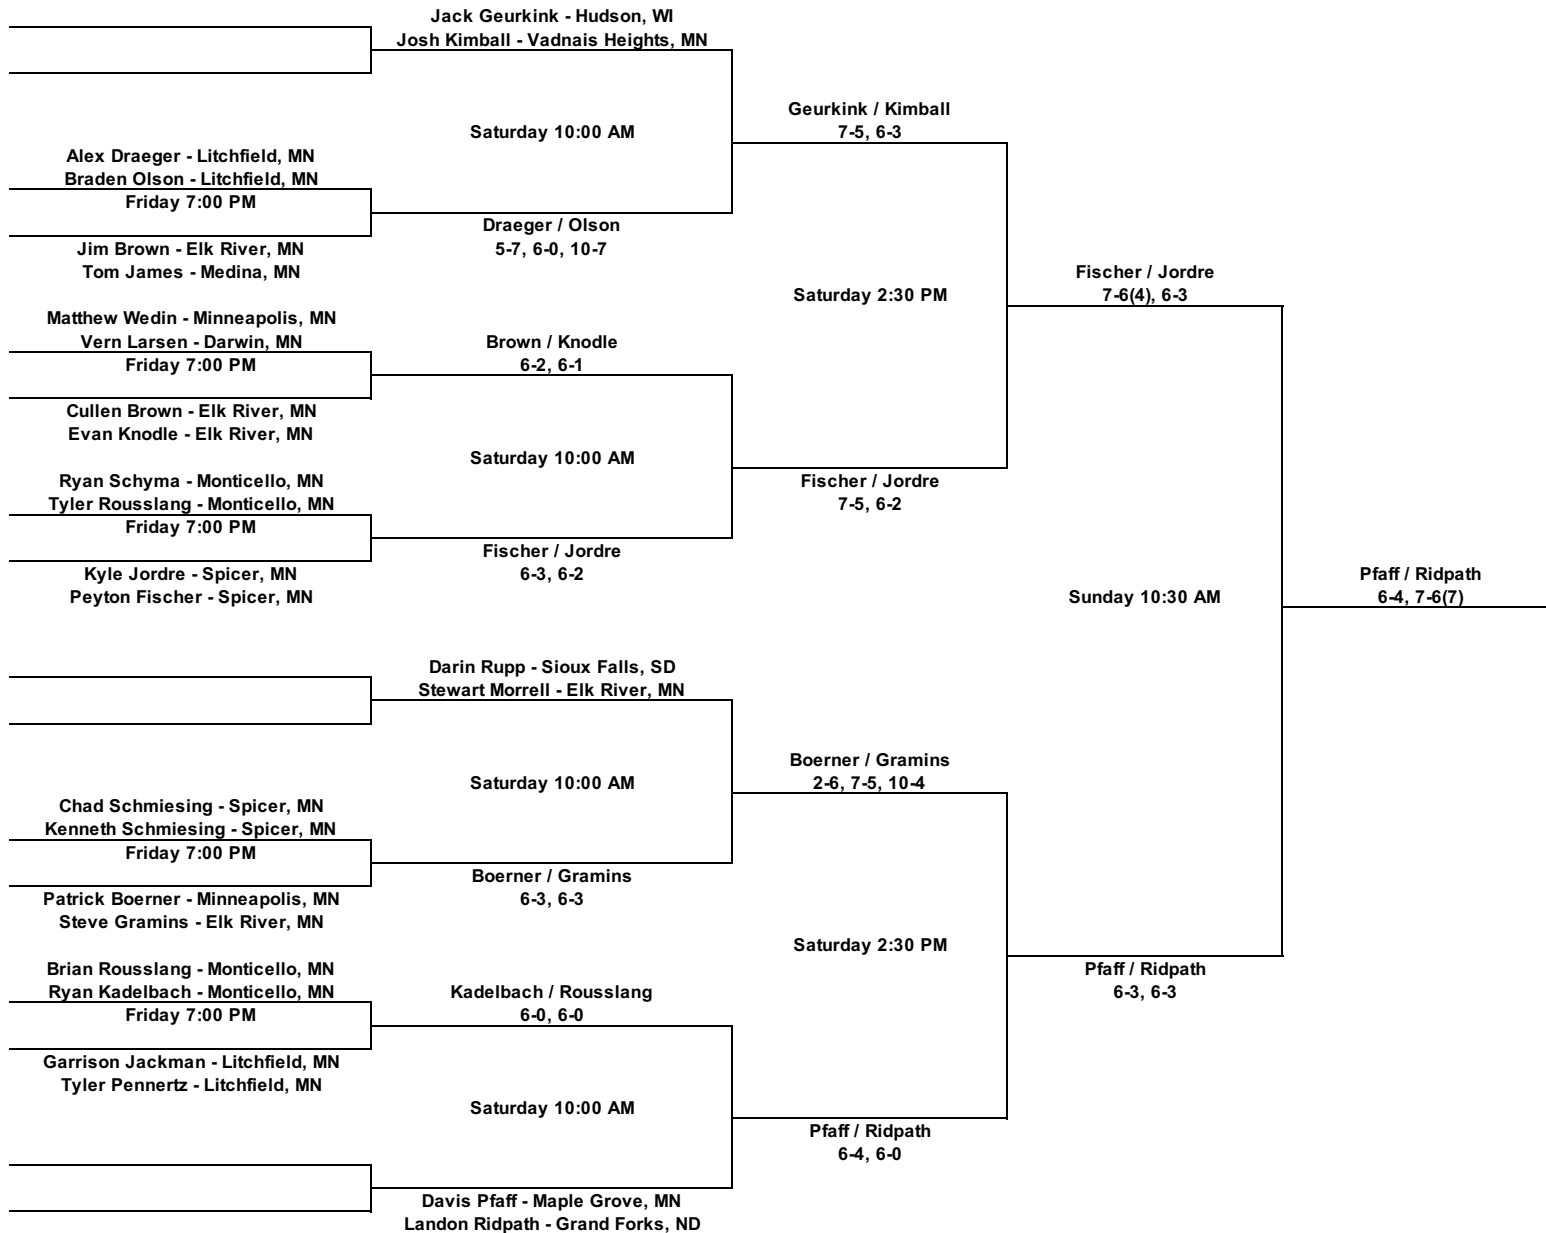

WATERCADE TENNIS MEN'S OPEN SINGLES

Main Draw

WATERCADE TENNIS MEN'S OPEN SINGLES
Consolation Draw

WATERCADE TENNIS MEN'S A SINGLES

Main Draw

WATERCADE TENNIS MEN'S A SINGLES

Consolation Draw

WATERCADE TENNIS MEN'S OPEN DOUBLES

Main Draw

WATERCADE TENNIS MEN'S OPEN DOUBLES

Consolation Draw

WATERCADE TENNIS MEN'S A DOUBLES

Main Draw

WATERCADE TENNIS MEN'S A DOUBLES
Consolation Draw

WATERCADE TENNIS WOMEN'S SINGLES

Main Draw

WATERCADE TENNIS WOMEN'S SINGLES

Consolation Draw

WATERCADE TENNIS WOMEN'S DOUBLES

Main Draw

WATERCADE TENNIS WOMEN'S DOUBLES

Consolation Draw

WATERCADE TENNIS MIXED OPEN DOUBLES

Main Draw