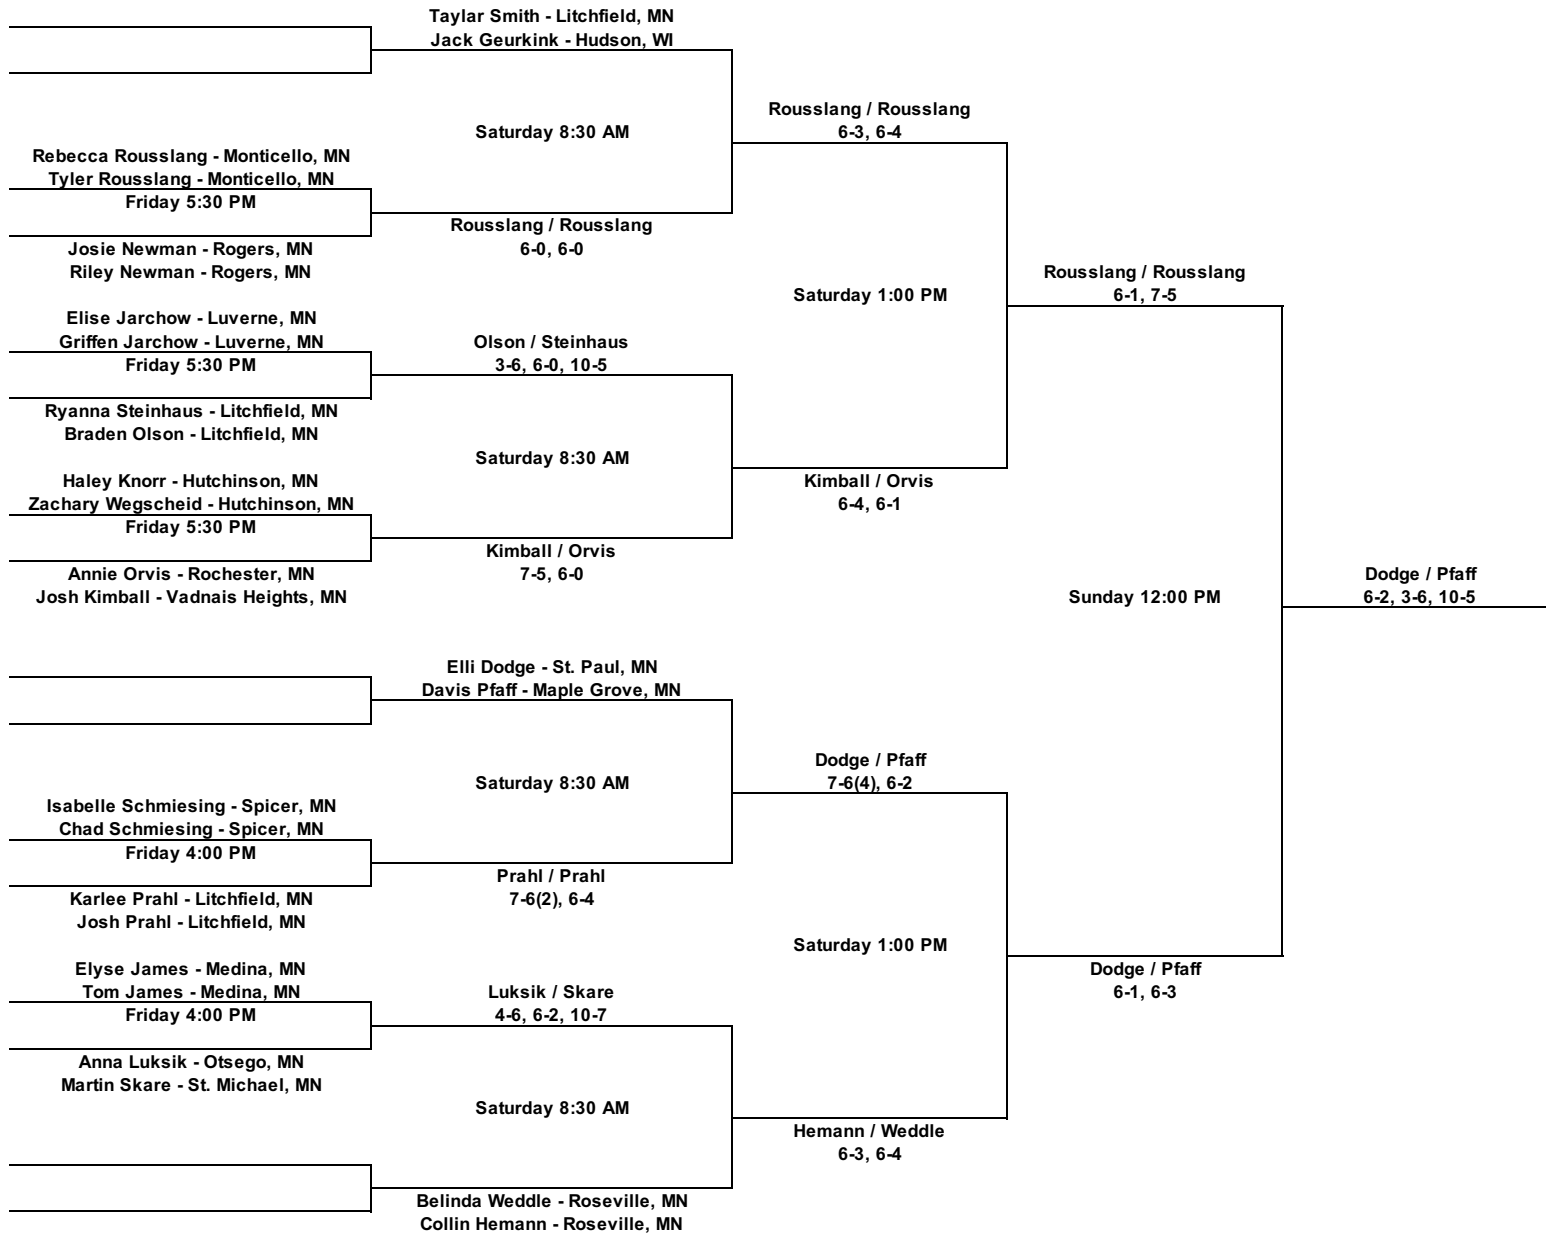

WATERCADE TENNIS WOMEN'S SINGLES

Consolation Draw

WATERCADE TENNIS WOMEN'S DOUBLES

Main Draw

WATERCADE TENNIS WOMEN'S DOUBLES

Consolation Draw

WATERCADE TENNIS MIXED OPEN DOUBLES

Main Draw