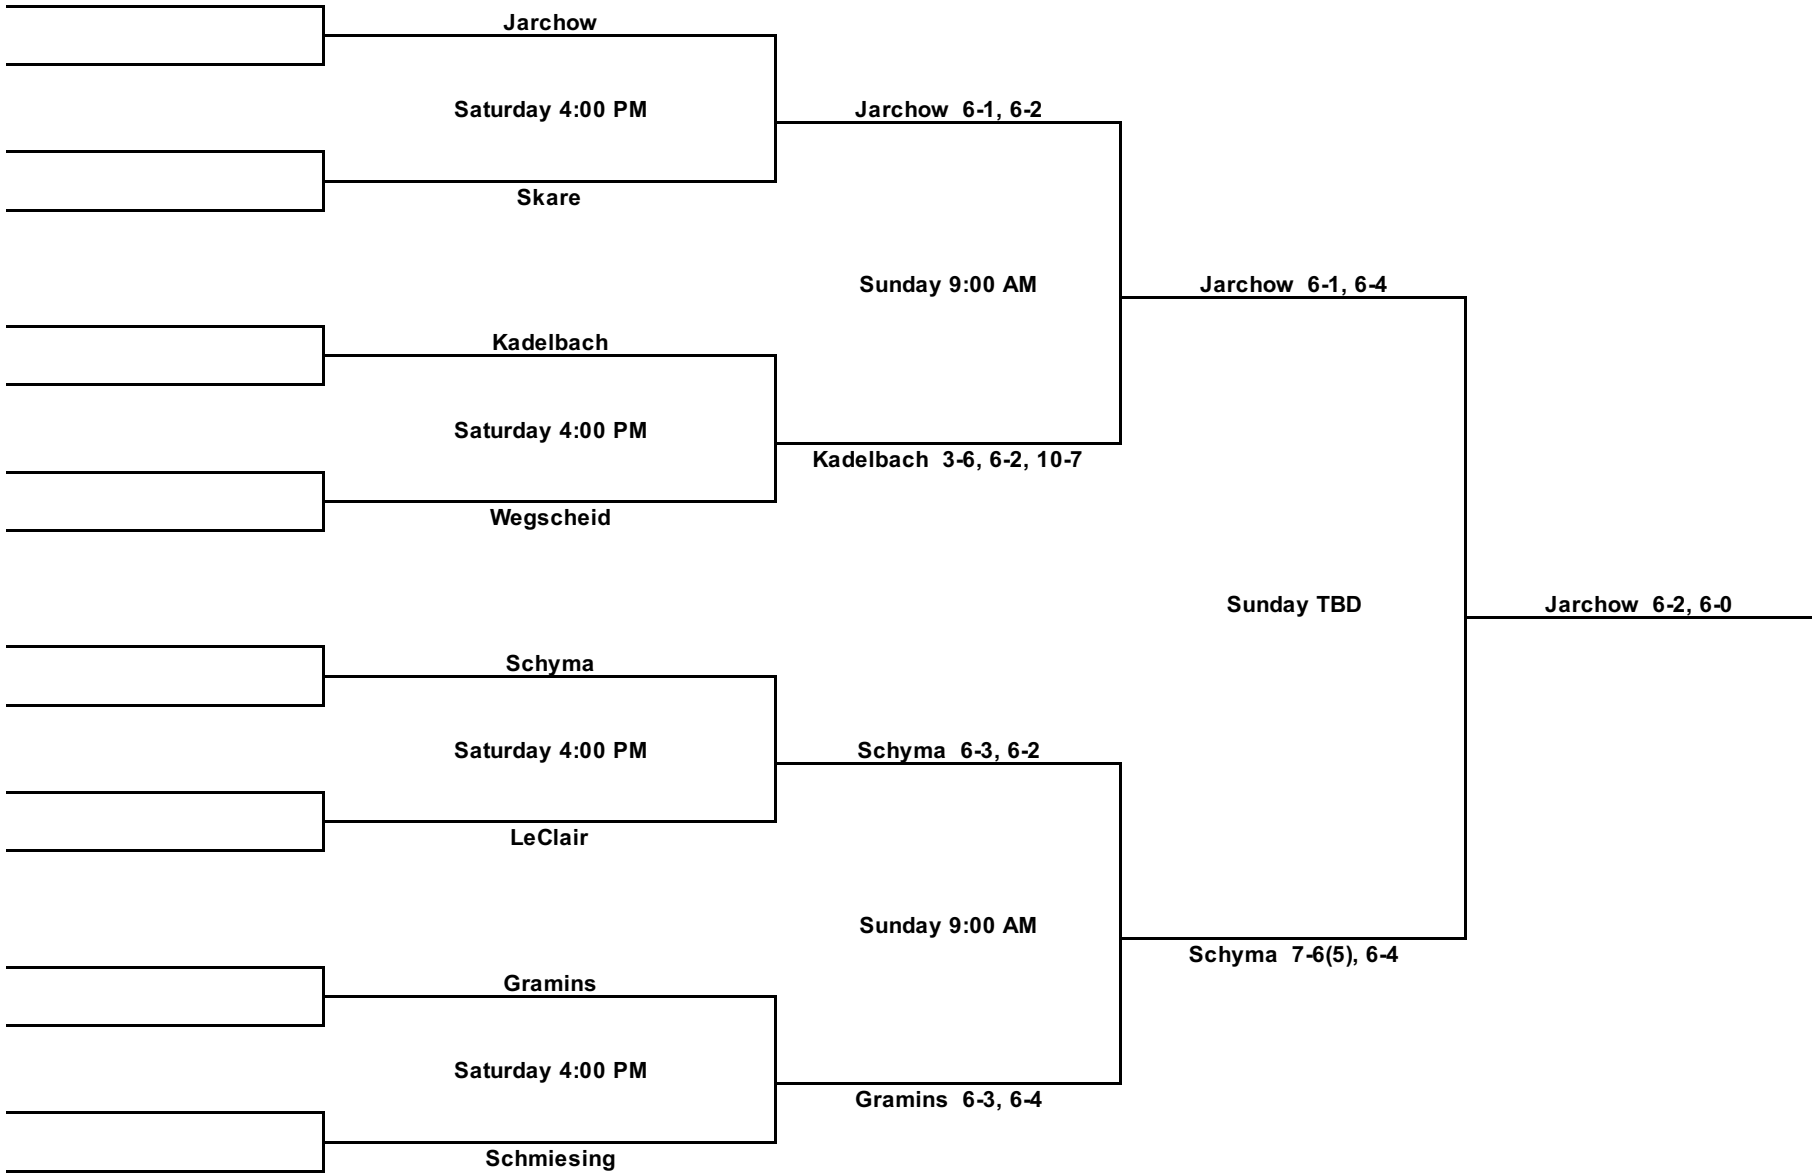

WATERCADE TENNIS MEN'S OPEN SINGLES

Main Draw

WATERCADE TENNIS MEN'S OPEN SINGLES
Consolation Draw

WATERCADE TENNIS MEN'S A SINGLES

Main Draw

WATERCADE TENNIS MEN'S A SINGLES

Consolation Draw

WATERCADE TENNIS MEN'S OPEN DOUBLES

Main Draw

WATERCADE TENNIS MEN'S OPEN DOUBLES

Consolation Draw

WATERCADE TENNIS MEN'S A DOUBLES

Main Draw

WATERCADE TENNIS MEN'S A DOUBLES
Consolation Draw

WATERCADE TENNIS WOMEN'S SINGLES

Main Draw