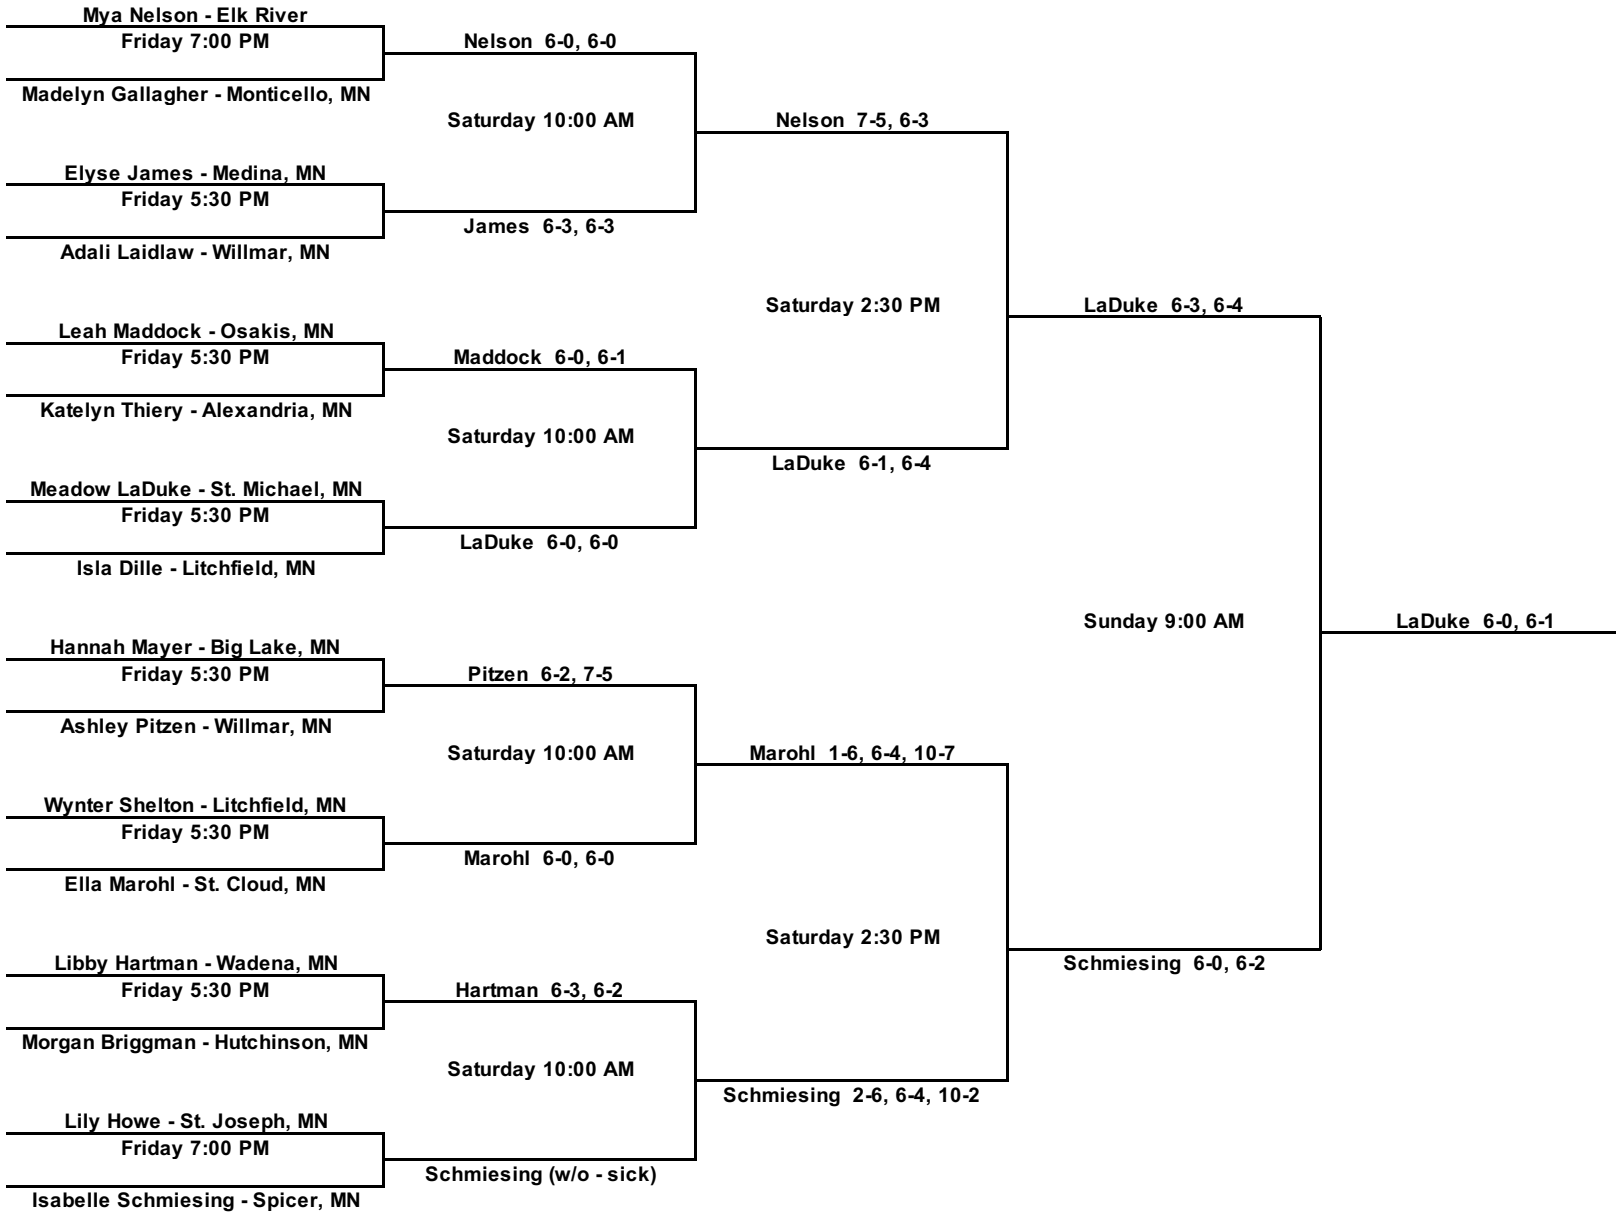

Main Draw

WATERCADE TENNIS MEN'S OPEN DOUBLES

Consolation Draw

WATERCADE TENNIS MEN'S A DOUBLES

Main Draw

WATERCADE TENNIS MEN'S A DOUBLES
Consolation Draw

WATERCADE TENNIS WOMEN'S SINGLES

Main Draw

WATERCADE TENNIS WOMEN'S SINGLES

Consolation Draw

WATERCADE TENNIS WOMEN'S DOUBLES

Main Draw

WATERCADE TENNIS WOMEN'S DOUBLES

Consolation Draw

WATERCADE TENNIS MIXED OPEN DOUBLES

Main Draw