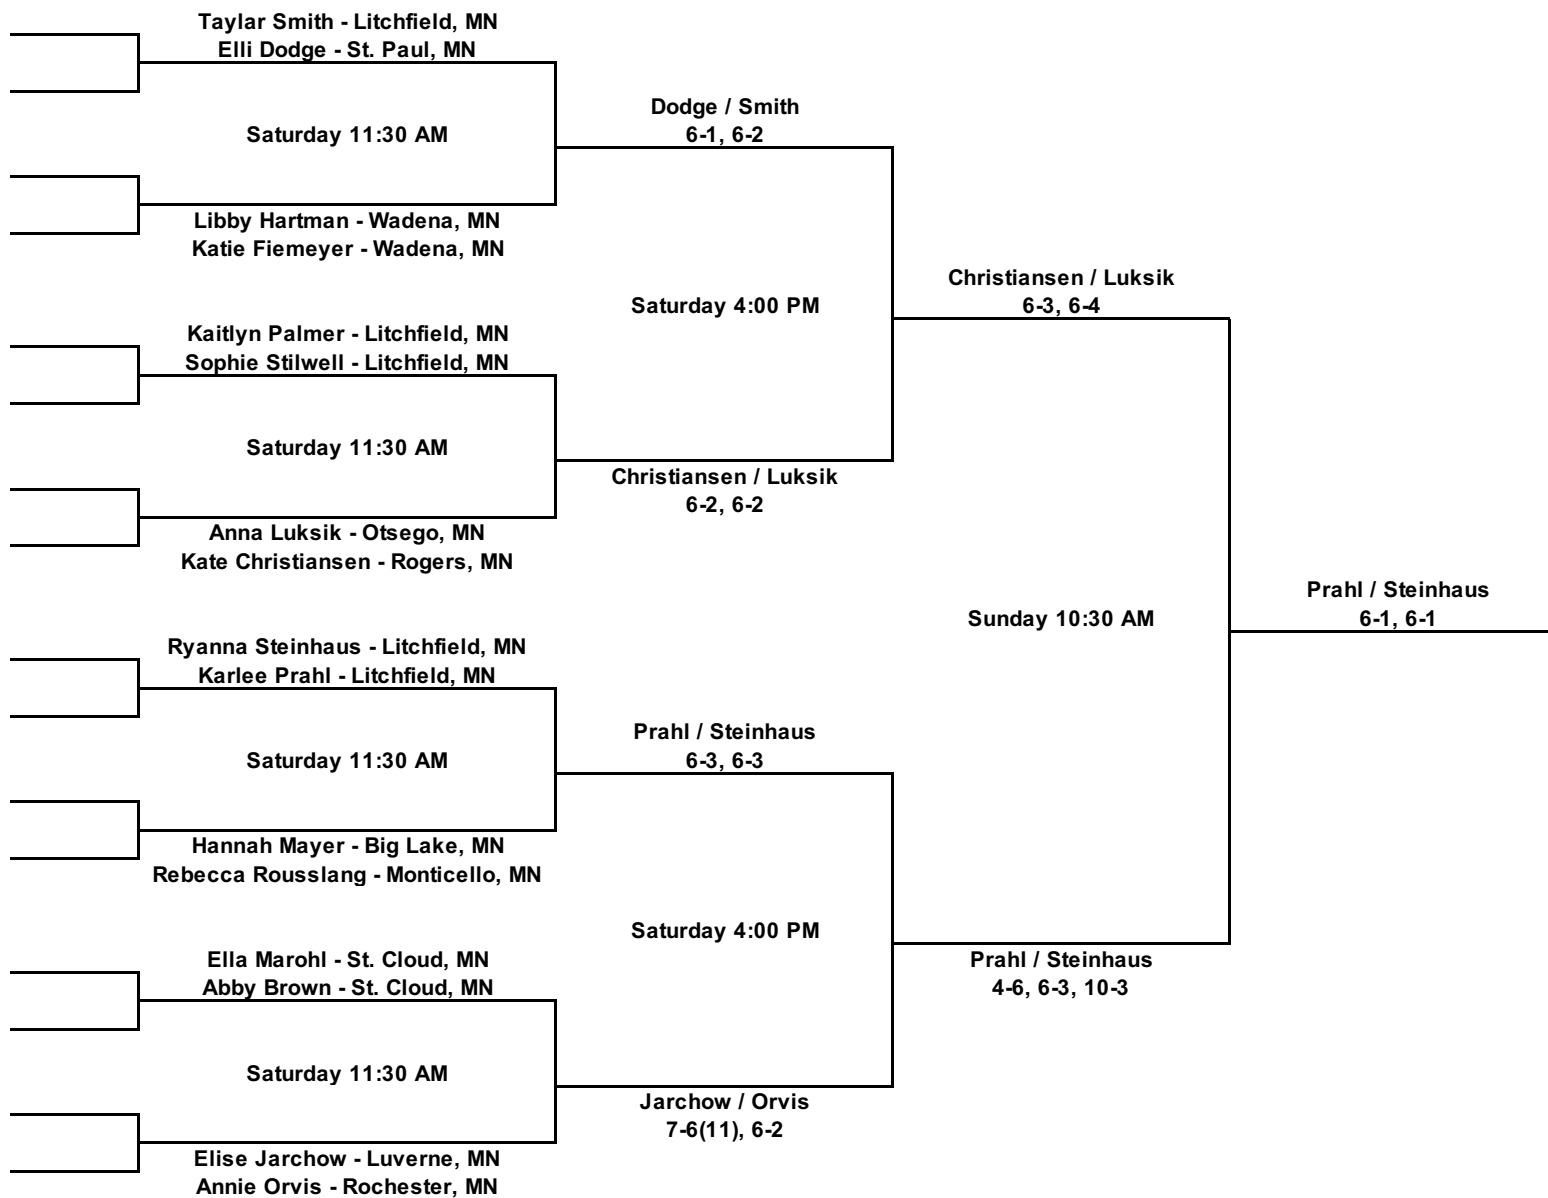

Main Draw

WATERCADE TENNIS MEN'S OPEN DOUBLES

Consolation Draw

WATERCADE TENNIS MEN'S A DOUBLES

Main Draw

WATERCADE TENNIS MEN'S A DOUBLES
Consolation Draw

WATERCADE TENNIS WOMEN'S SINGLES

Main Draw

WATERCADE TENNIS WOMEN'S SINGLES

Consolation Draw

WATERCADE TENNIS WOMEN'S DOUBLES

Main Draw

WATERCADE TENNIS WOMEN'S DOUBLES

Consolation Draw

WATERCADE TENNIS MIXED OPEN DOUBLES

Main Draw