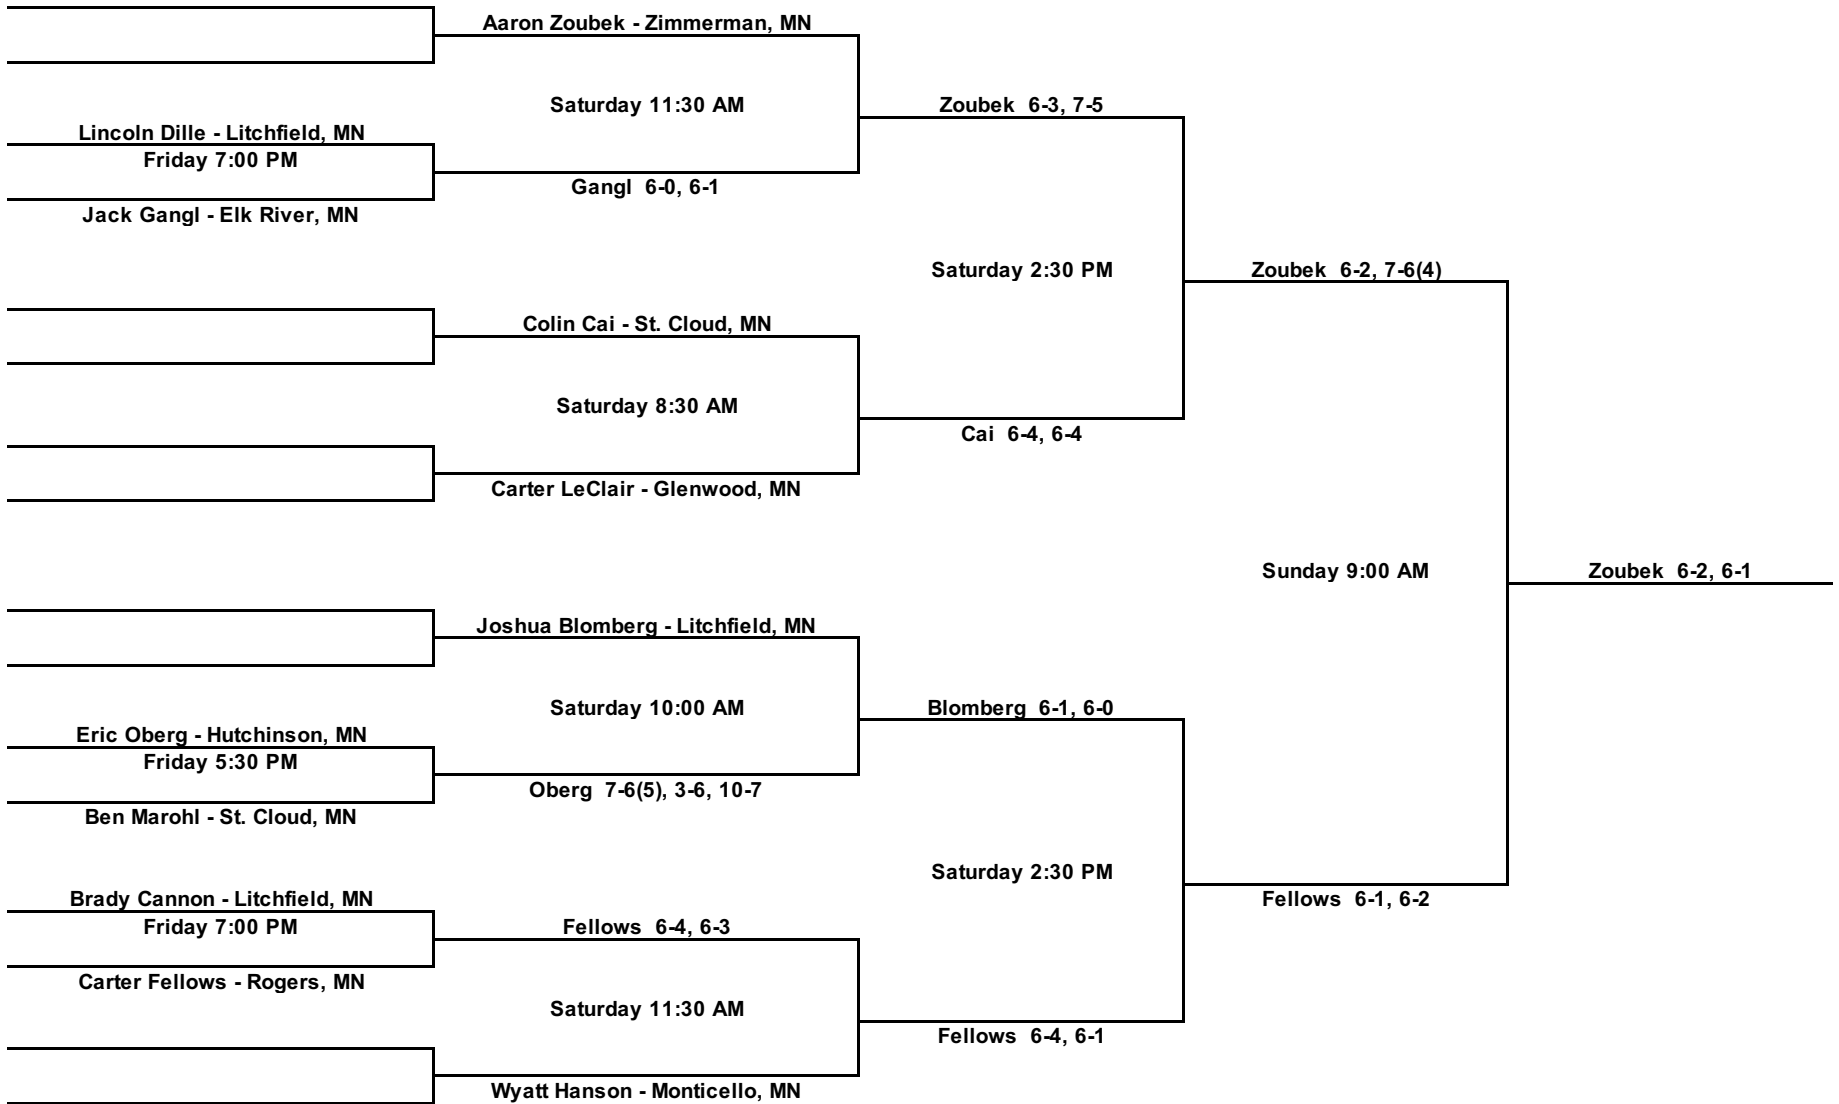

WATERCADE TENNIS MEN'S OPEN SINGLES

Main Draw

WATERCADE TENNIS MEN'S OPEN SINGLES
Consolation Draw

WATERCADE TENNIS MEN'S A SINGLES

Main Draw

WATERCADE TENNIS MEN'S A SINGLES

Consolation Draw

WATERCADE TENNIS MEN'S OPEN DOUBLES

Main Draw

WATERCADE TENNIS MEN'S OPEN DOUBLES

Consolation Draw

WATERCADE TENNIS MEN'S A DOUBLES

Main Draw

WATERCADE TENNIS MEN'S A DOUBLES
Consolation Draw

WATERCADE TENNIS WOMEN'S SINGLES

Main Draw