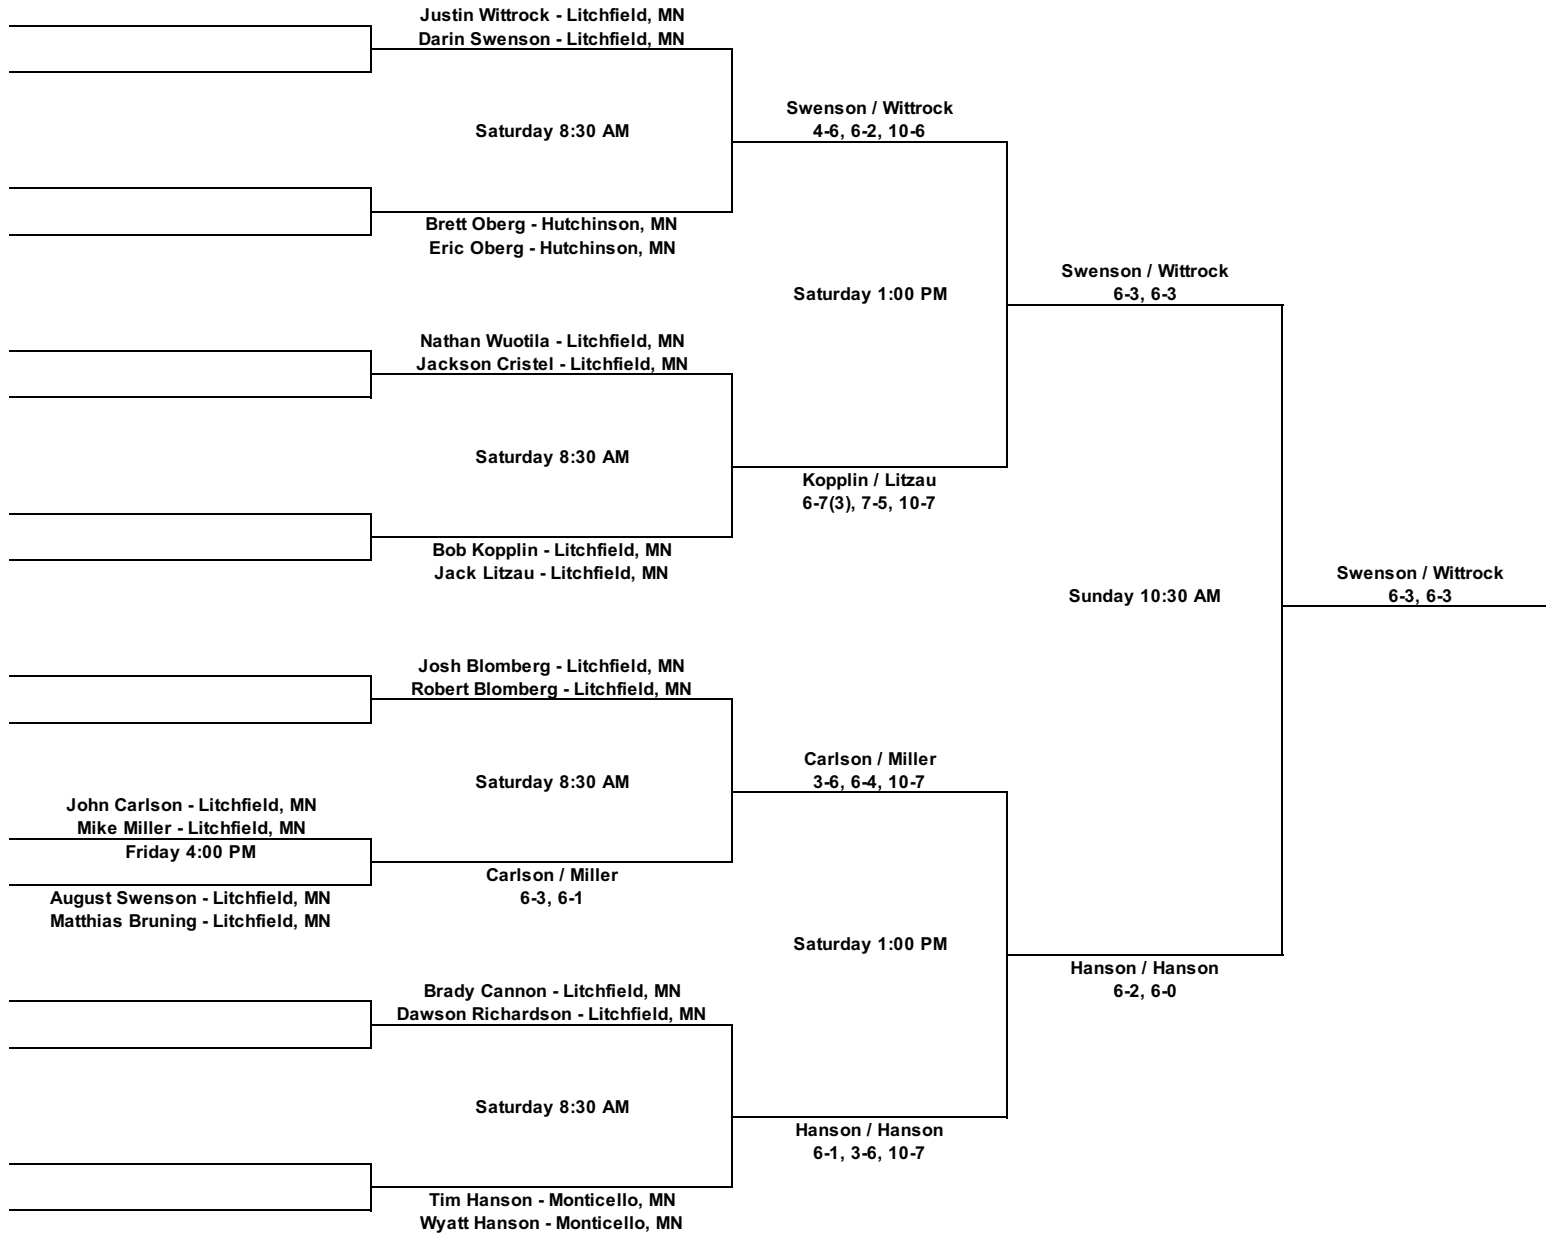

Main Draw

WATERCADE TENNIS MEN'S OPEN DOUBLES

Consolation Draw

WATERCADE TENNIS MEN'S A DOUBLES

Main Draw

WATERCADE TENNIS MEN'S A DOUBLES
Consolation Draw

WATERCADE TENNIS WOMEN'S SINGLES

Main Draw

WATERCADE TENNIS WOMEN'S SINGLES

Consolation Draw

WATERCADE TENNIS WOMEN'S DOUBLES

Main Draw

WATERCADE TENNIS WOMEN'S DOUBLES

Consolation Draw

WATERCADE TENNIS MIXED OPEN DOUBLES

Main Draw