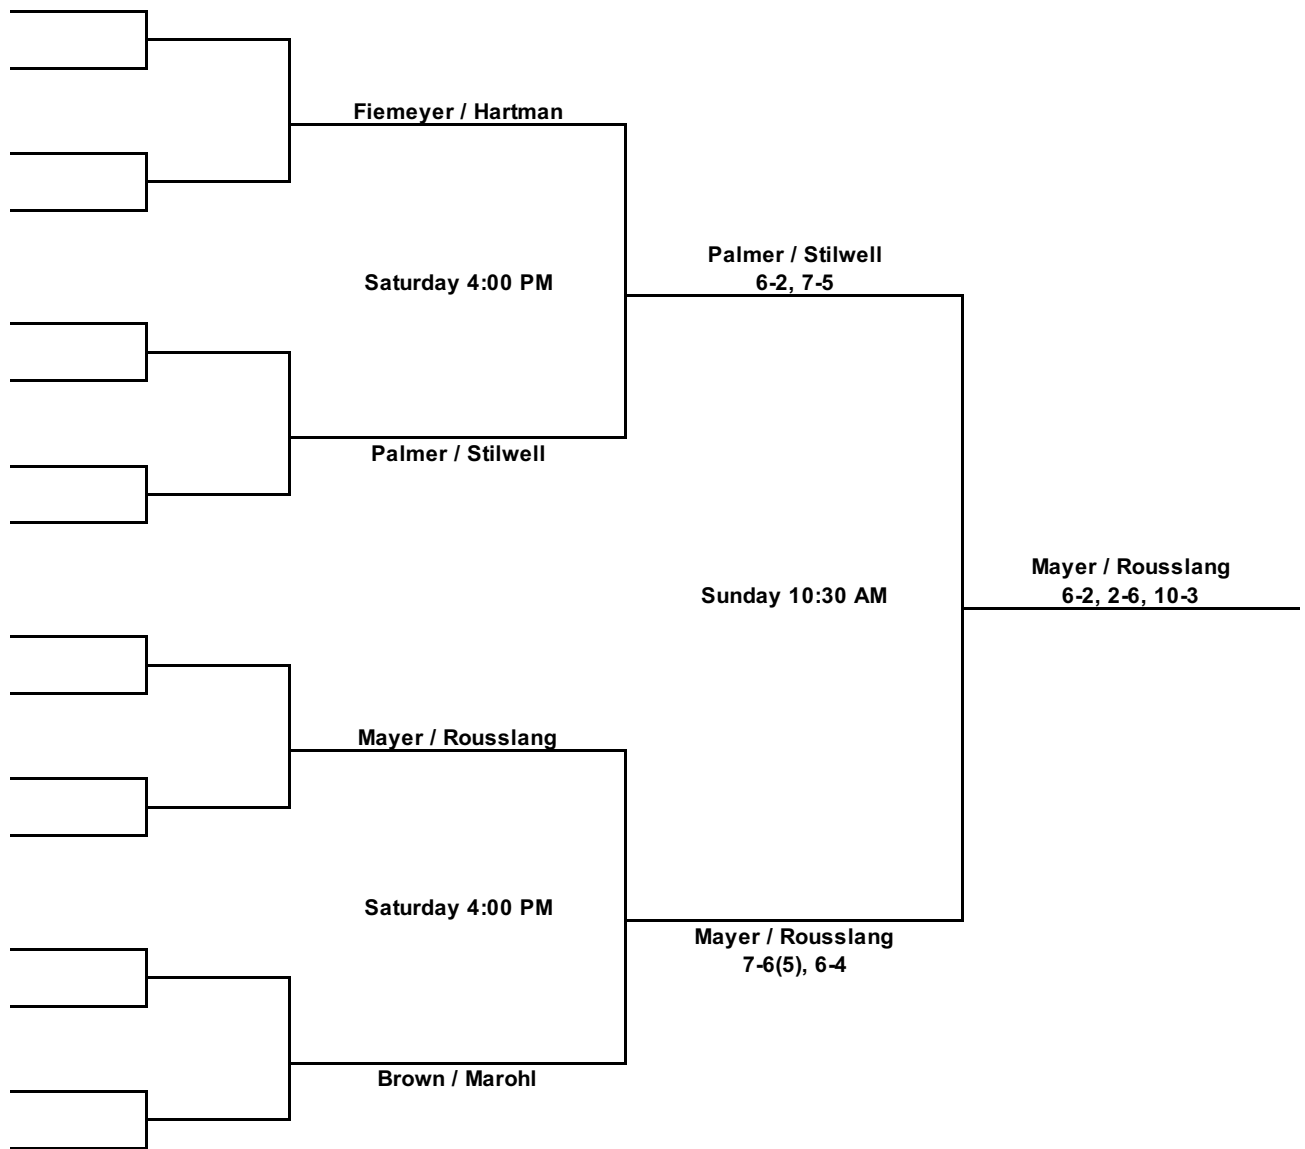

Main Draw

WATERCADE TENNIS MEN'S OPEN DOUBLES

Consolation Draw

WATERCADE TENNIS MEN'S A DOUBLES

Main Draw

WATERCADE TENNIS MEN'S A DOUBLES
Consolation Draw

WATERCADE TENNIS WOMEN'S SINGLES

Main Draw

WATERCADE TENNIS WOMEN'S SINGLES

Consolation Draw

WATERCADE TENNIS WOMEN'S DOUBLES

Main Draw

WATERCADE TENNIS WOMEN'S DOUBLES

Consolation Draw

WATERCADE TENNIS MIXED OPEN DOUBLES

Main Draw

WATERCADE TENNIS MIXED OPEN DOUBLES

Consolation Draw