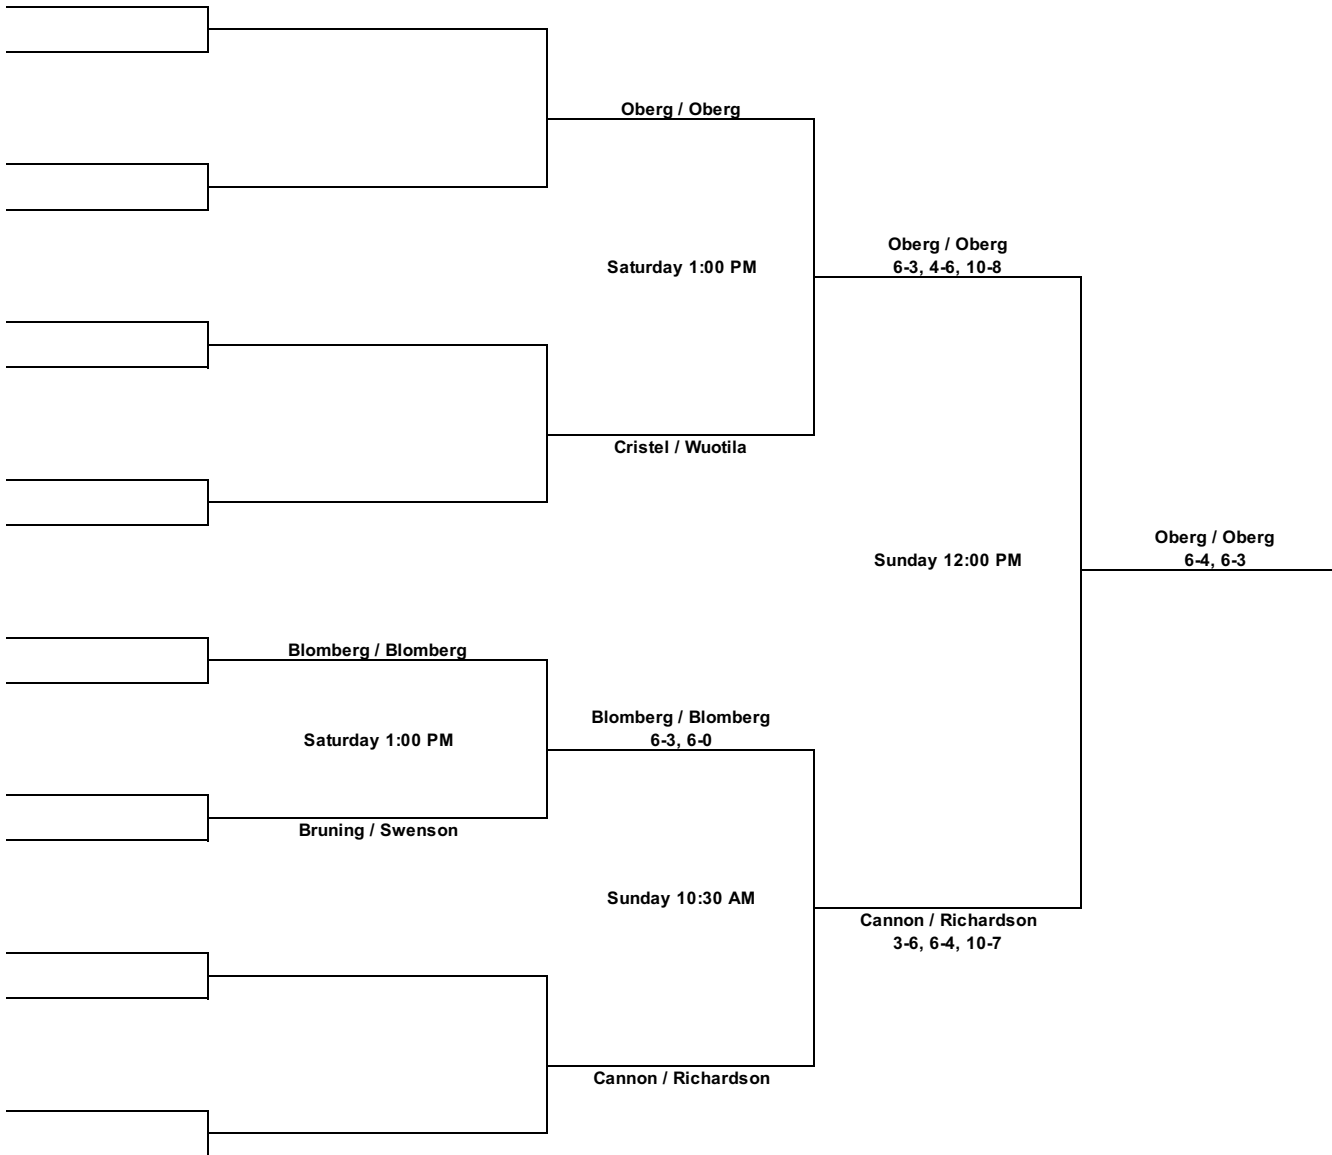

Main Draw

WATERCADE TENNIS MEN'S OPEN DOUBLES

Consolation Draw

WATERCADE TENNIS MEN'S A DOUBLES

Main Draw

WATERCADE TENNIS MEN'S A DOUBLES
Consolation Draw

WATERCADE TENNIS WOMEN'S SINGLES

Main Draw

WATERCADE TENNIS WOMEN'S SINGLES

Consolation Draw

WATERCADE TENNIS WOMEN'S DOUBLES

Main Draw

WATERCADE TENNIS WOMEN'S DOUBLES

Consolation Draw

WATERCADE TENNIS MIXED OPEN DOUBLES

Main Draw