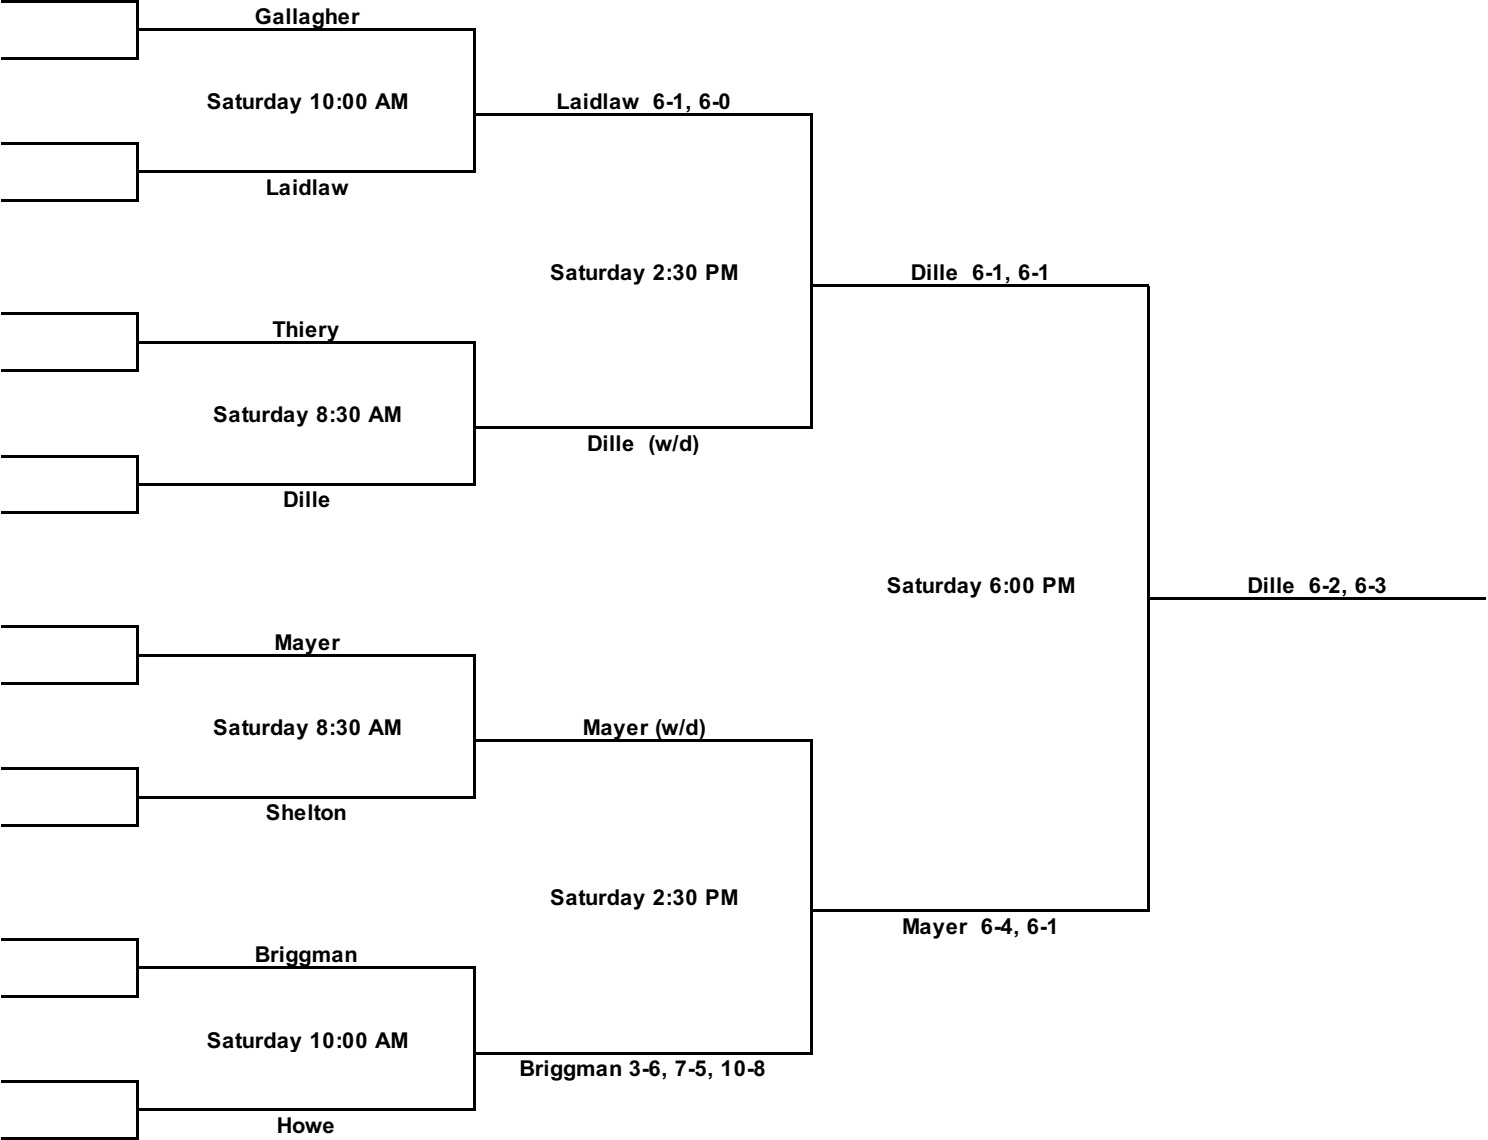

Main Draw

WATERCADE TENNIS MEN'S OPEN DOUBLES

Consolation Draw

WATERCADE TENNIS MEN'S A DOUBLES

Main Draw

WATERCADE TENNIS MEN'S A DOUBLES
Consolation Draw

WATERCADE TENNIS WOMEN'S SINGLES

Main Draw

WATERCADE TENNIS WOMEN'S SINGLES

Consolation Draw

WATERCADE TENNIS WOMEN'S DOUBLES

Main Draw

WATERCADE TENNIS WOMEN'S DOUBLES

Consolation Draw

WATERCADE TENNIS MIXED OPEN DOUBLES

Main Draw