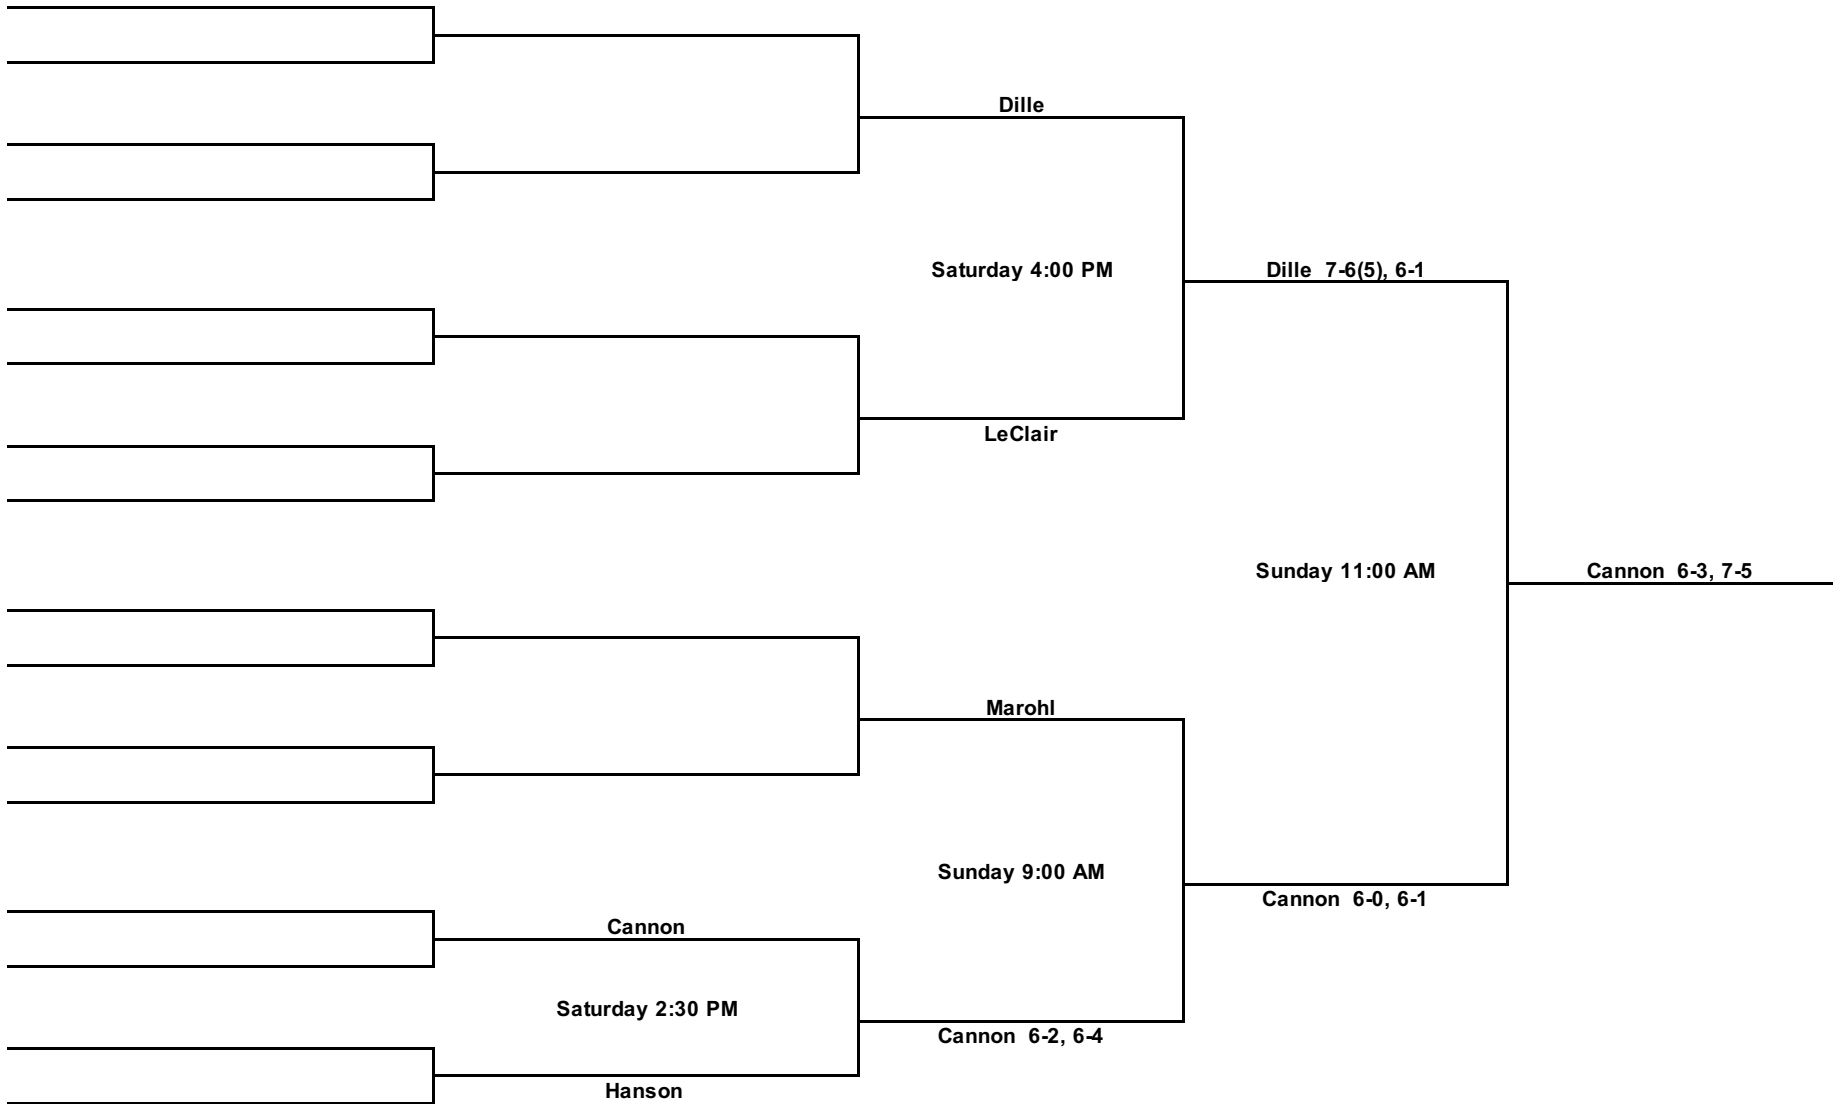

WATERCADE TENNIS MEN'S OPEN SINGLES

Main Draw

WATERCADE TENNIS MEN'S OPEN SINGLES
Consolation Draw

WATERCADE TENNIS MEN'S A SINGLES

Main Draw

WATERCADE TENNIS MEN'S A SINGLES

Consolation Draw

WATERCADE TENNIS MEN'S OPEN DOUBLES

Main Draw

WATERCADE TENNIS MEN'S OPEN DOUBLES

Consolation Draw

WATERCADE TENNIS MEN'S A DOUBLES

Main Draw

WATERCADE TENNIS MEN'S A DOUBLES
Consolation Draw

WATERCADE TENNIS WOMEN'S SINGLES

Main Draw