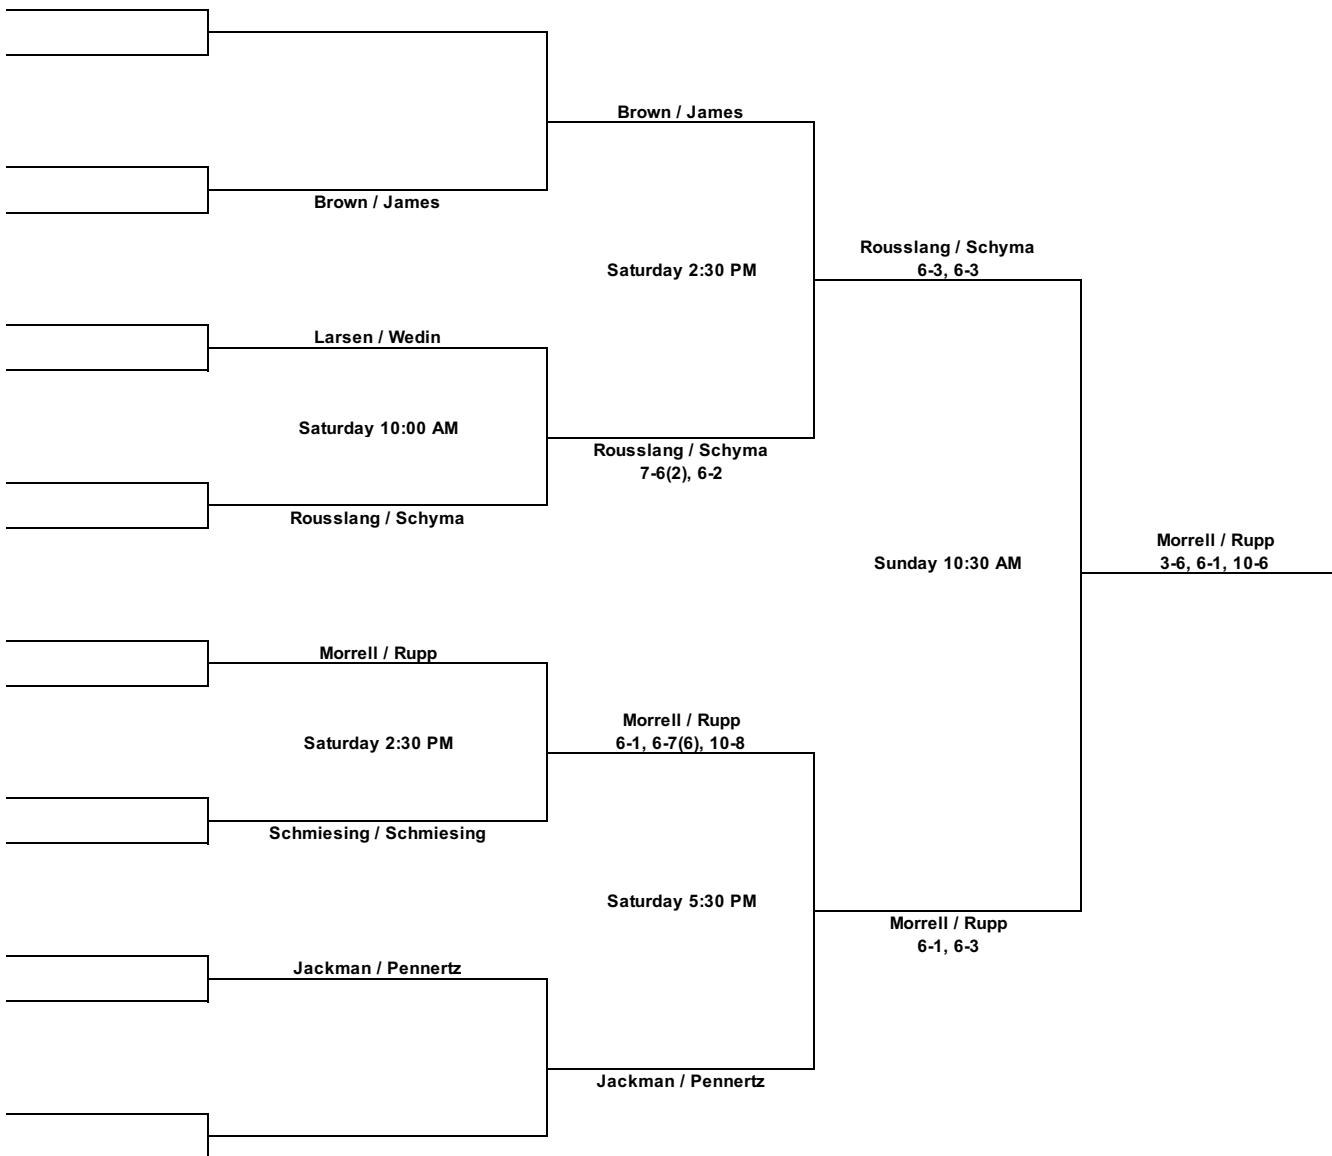

WATERCADE TENNIS MEN'S OPEN SINGLES

Main Draw

WATERCADE TENNIS MEN'S OPEN SINGLES
Consolation Draw

WATERCADE TENNIS MEN'S A SINGLES

Main Draw

WATERCADE TENNIS MEN'S A SINGLES

Consolation Draw

WATERCADE TENNIS MEN'S OPEN DOUBLES

Main Draw

WATERCADE TENNIS MEN'S OPEN DOUBLES

Consolation Draw

WATERCADE TENNIS MEN'S A DOUBLES

Main Draw

WATERCADE TENNIS MEN'S A DOUBLES
Consolation Draw

WATERCADE TENNIS WOMEN'S SINGLES

Main Draw